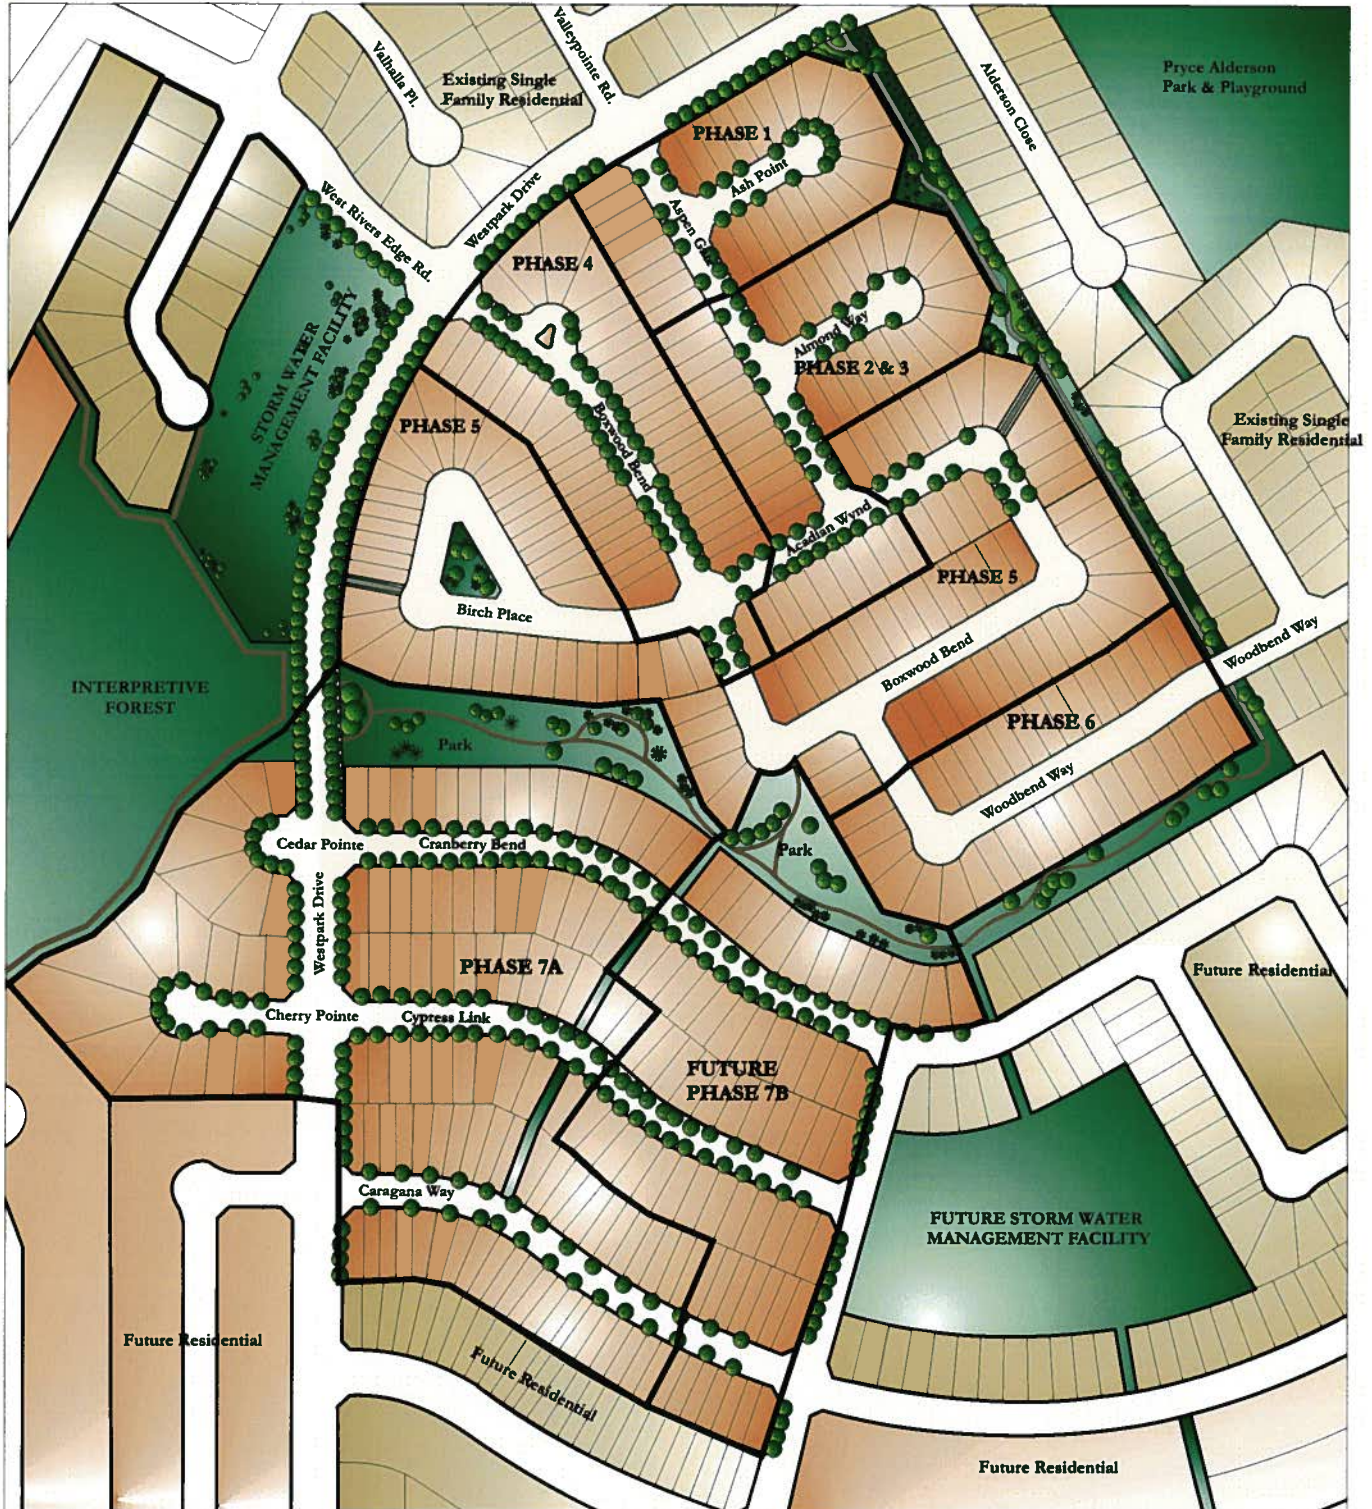

Forest Ridge

in West Park
Neighbourhood Concept Plan

This is prepared as a conceptual plan only and all elements are subject to change without notification and should not be relied upon. Please refer to the registered subdivision plan and approved engineering drawings to confirm all information. Dimensions are in feet and rounded. May 2008